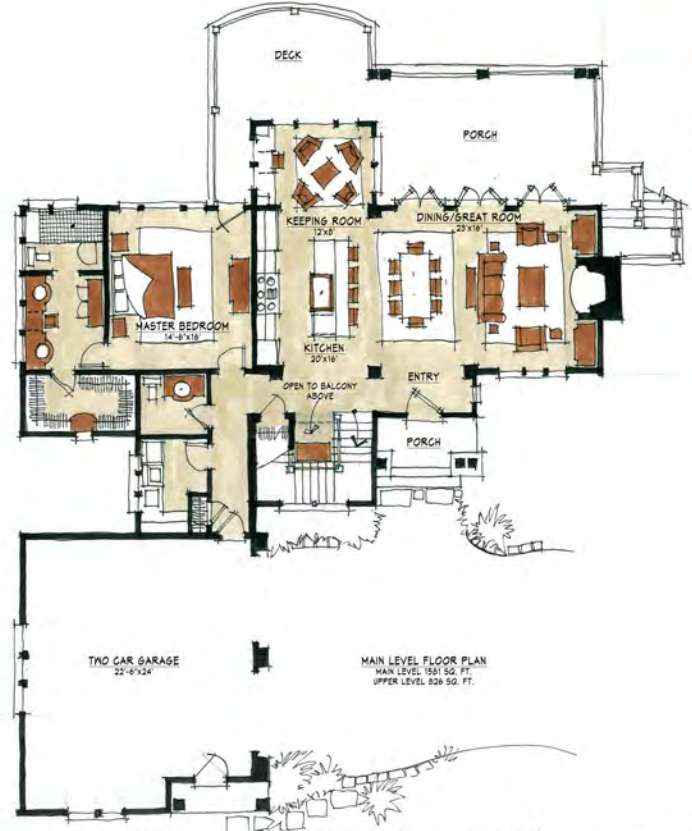

natural element homes

THE LITTLE BEAR

SFD SHAWN FISHER DESIGN

Main Level 1581 sq. ft.
Upper Level 826 sq. ft.

114 County Road 577 <> Englewood, Tennessee <> 1-866-618-6564 <> www.NaturalElementHomes.com